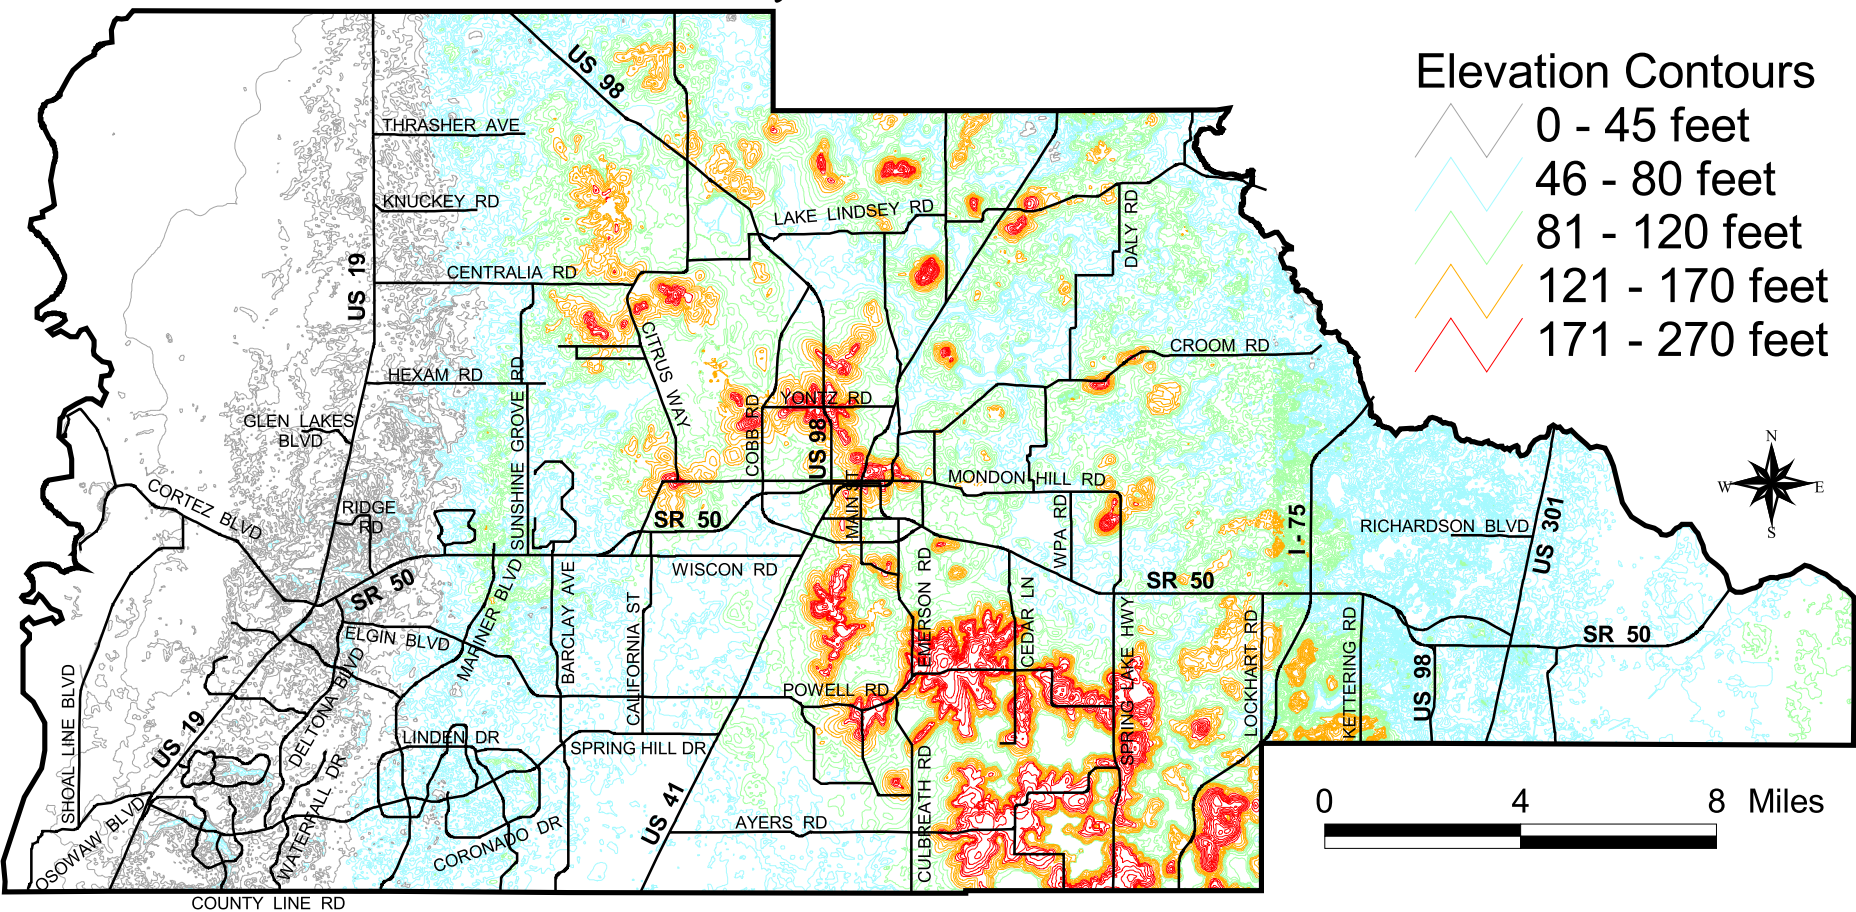

# Hernando County, FL - Contour Intervals

Source: Southwest Florida Water Management District (SWFWMD)