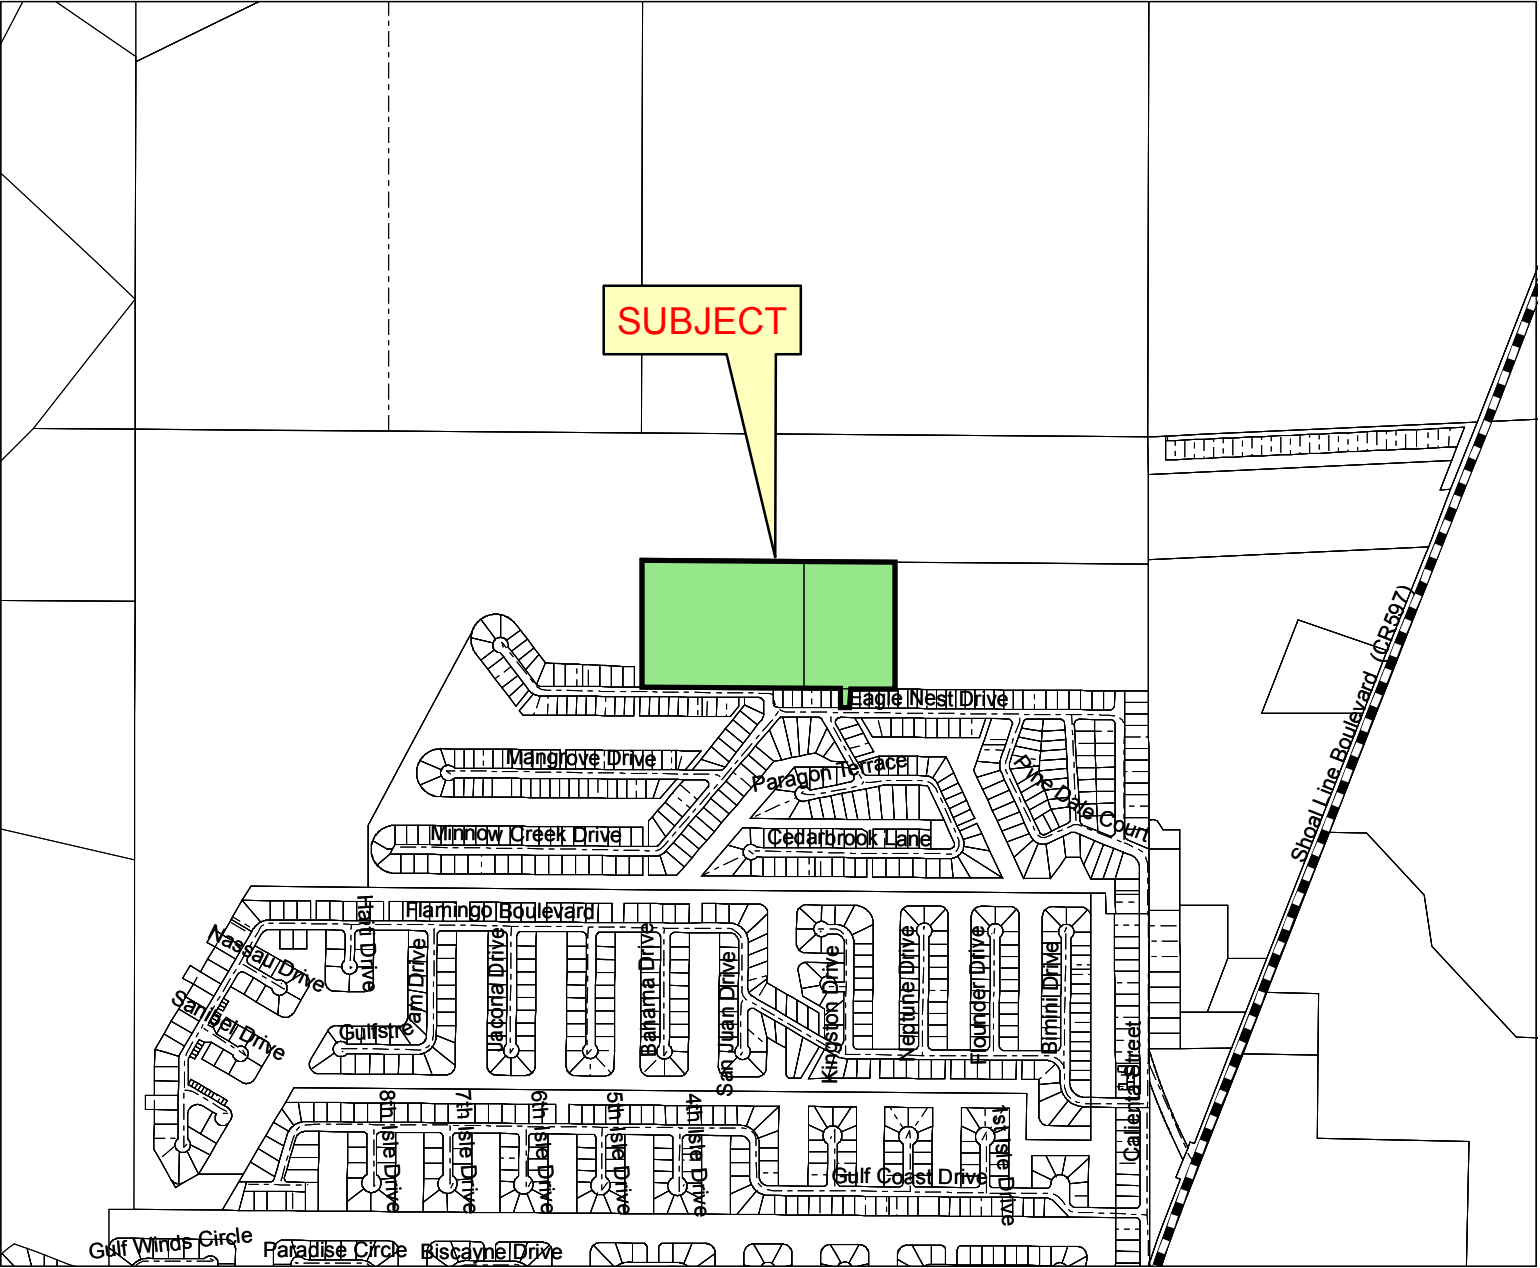

Manuel LLC

Eagle Point / P-05-28 (C)

Legend

-  MPO ROUTE
-  DPW ROAD
-  RAILROAD
-  POWER LINE
-  TL PARCEL
-  PARCEL
-  p0528c