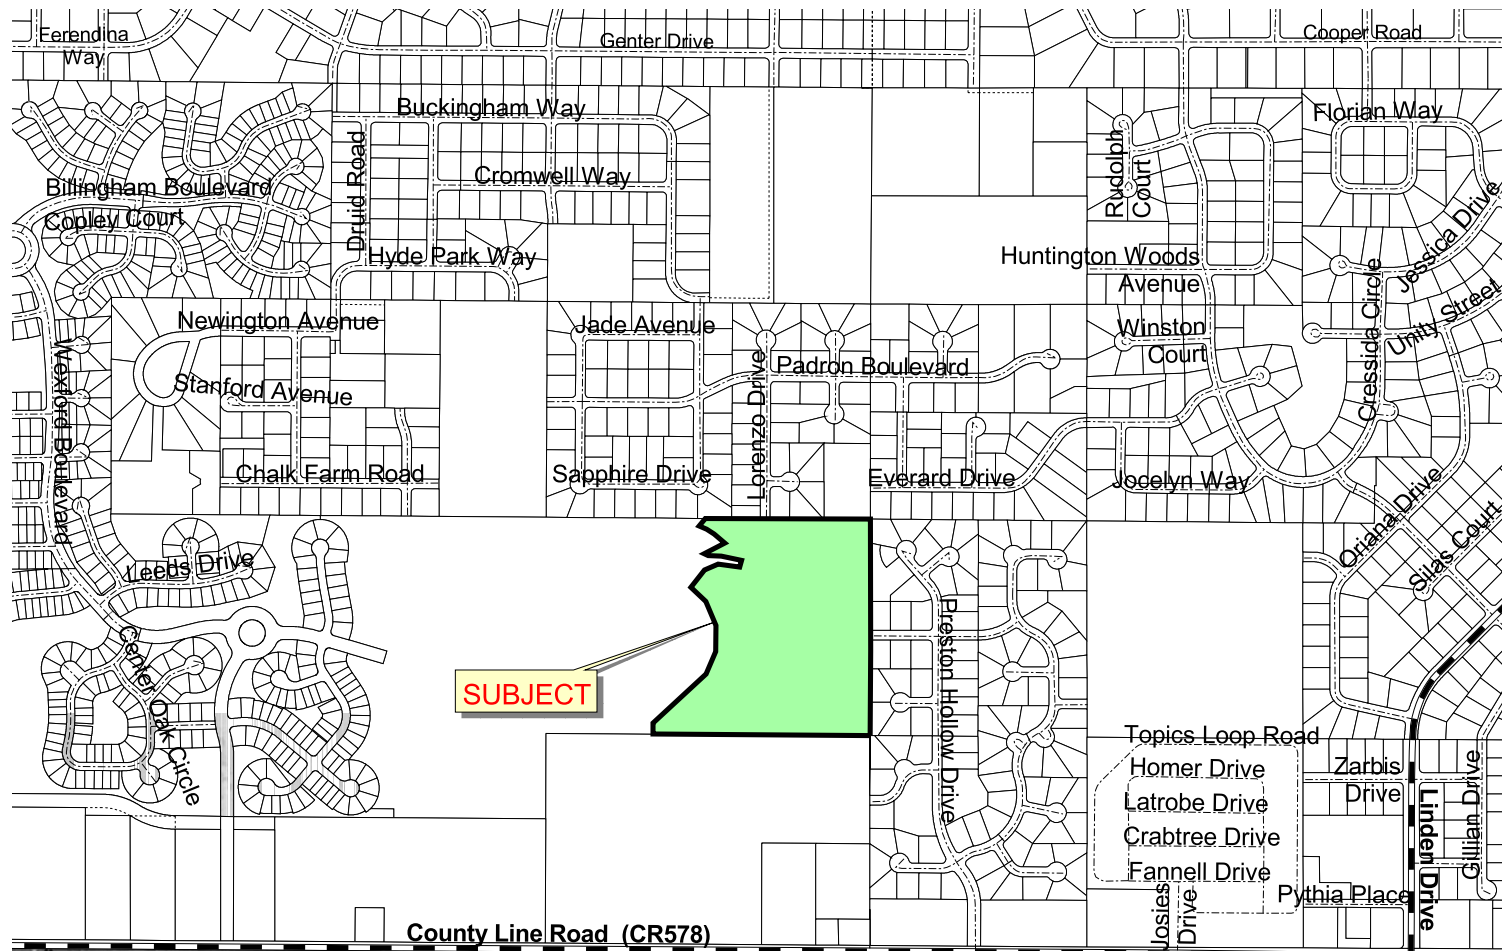

## Wellington at Seven Hills, Phase 10 / P-04-18 (C)

2000 0 2000 4000 Feet

project: e:\arcdata\zoning\p0418c.apr

DATE: August 27, 2004