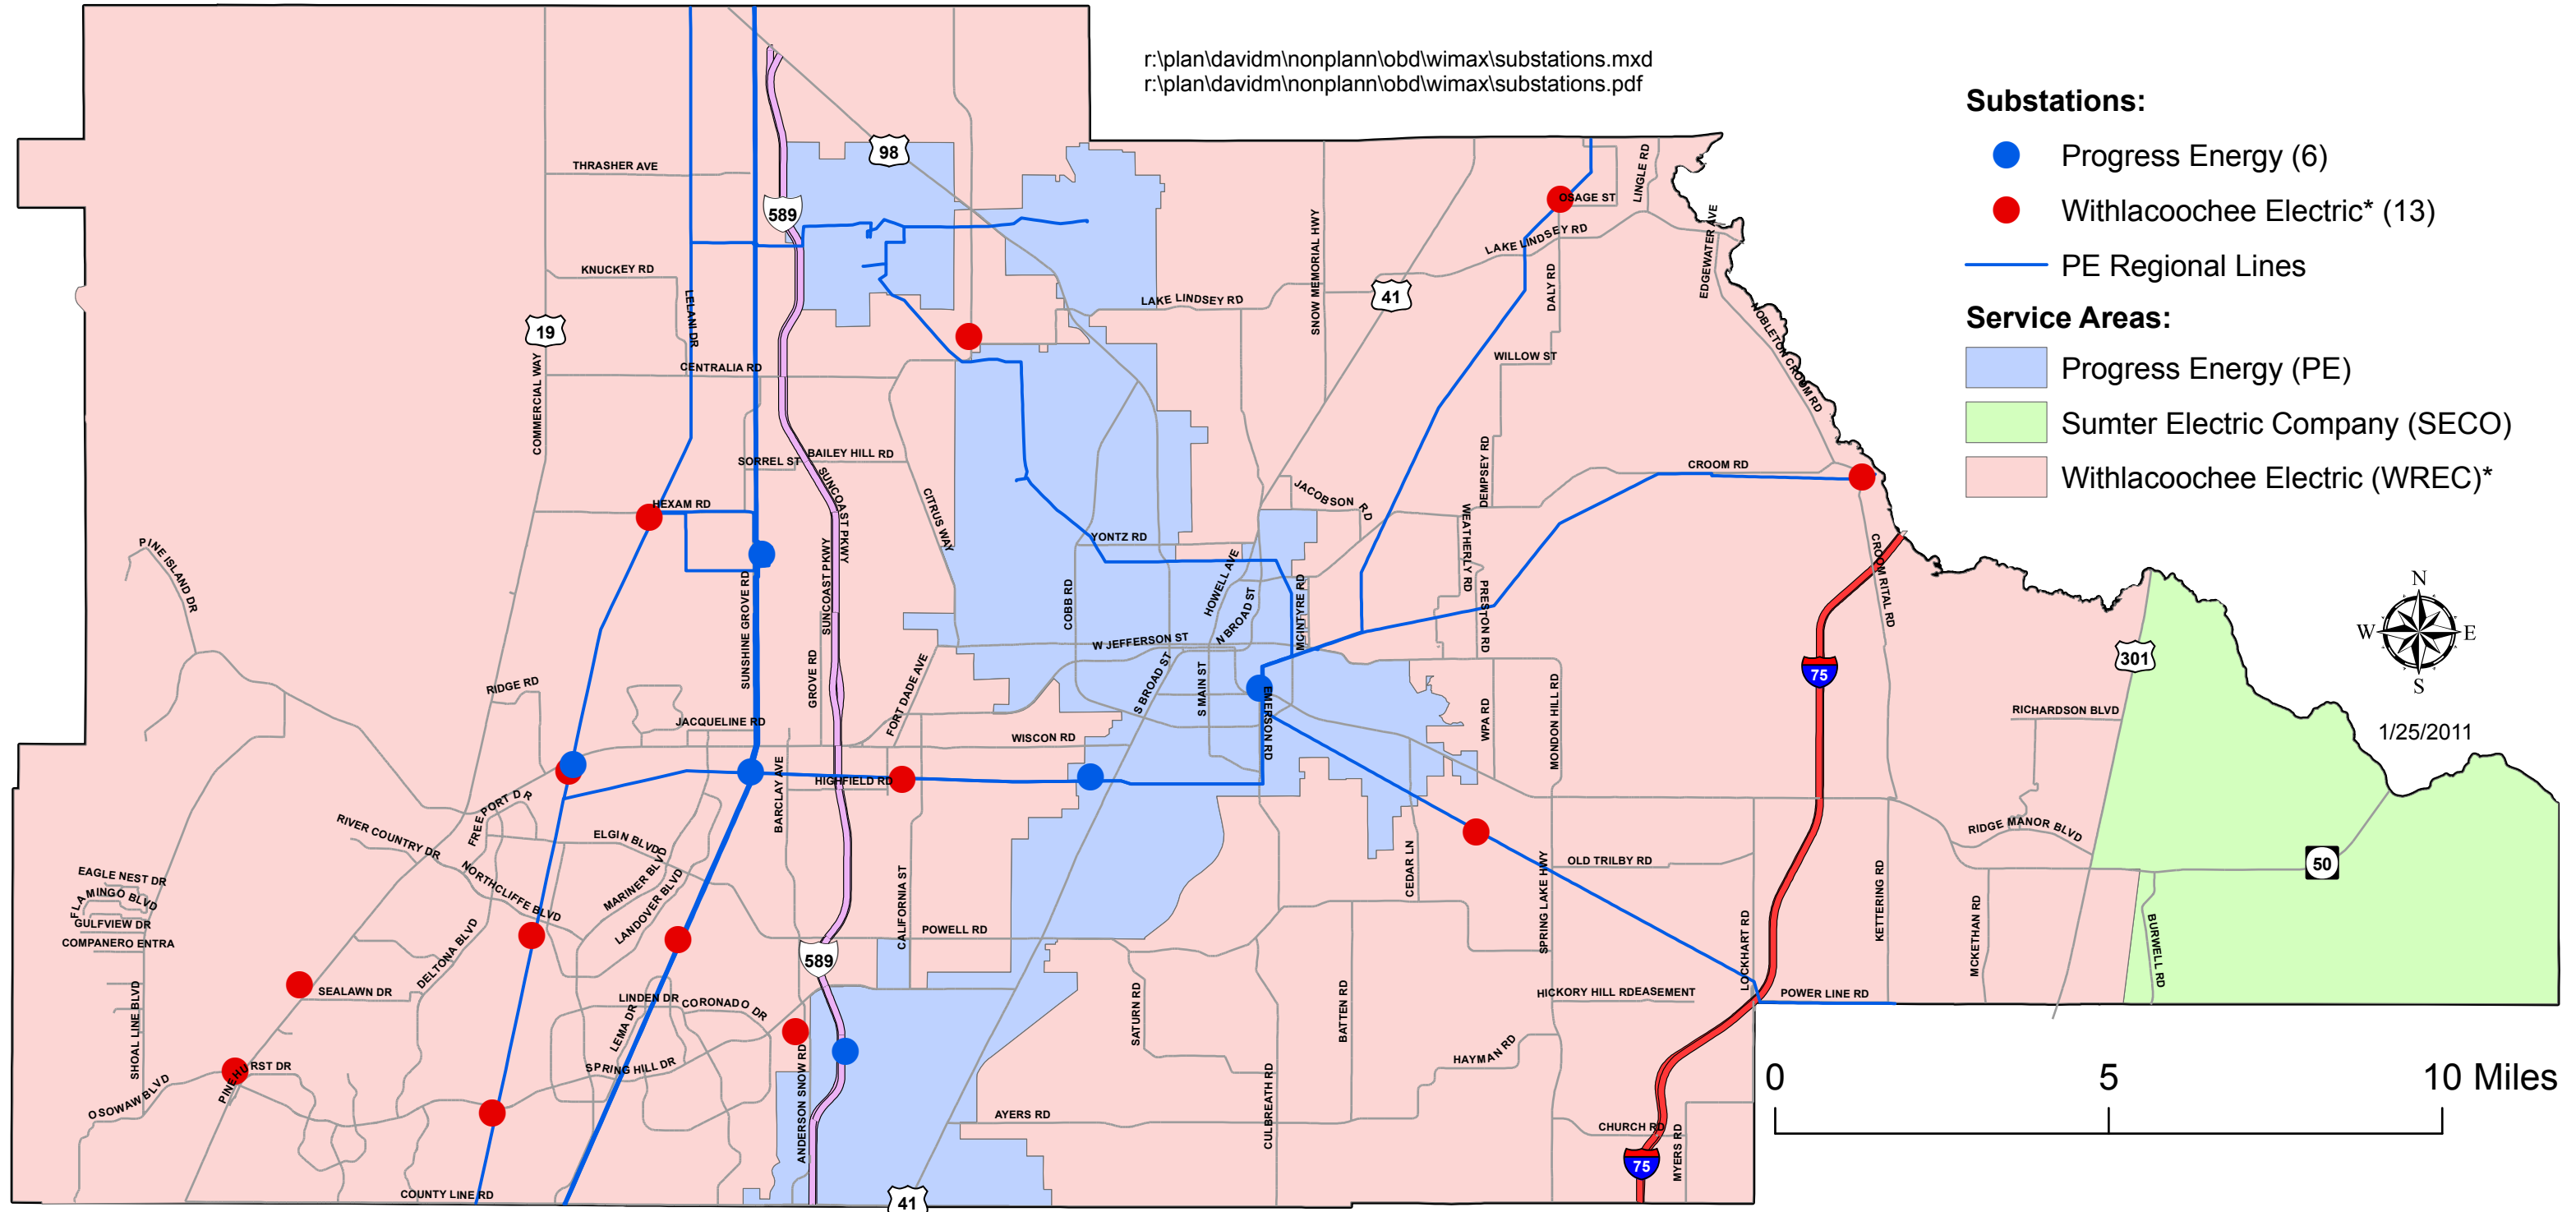

# Electrical Substations & Service Areas of Hernando County, Florida

Source: Hernando County Property Appraiser - Central GIS: GIS.V\_PARCELS; GIS.ADDRESSES;

\* Withlacoochee River Electric Cooperative (WREC)