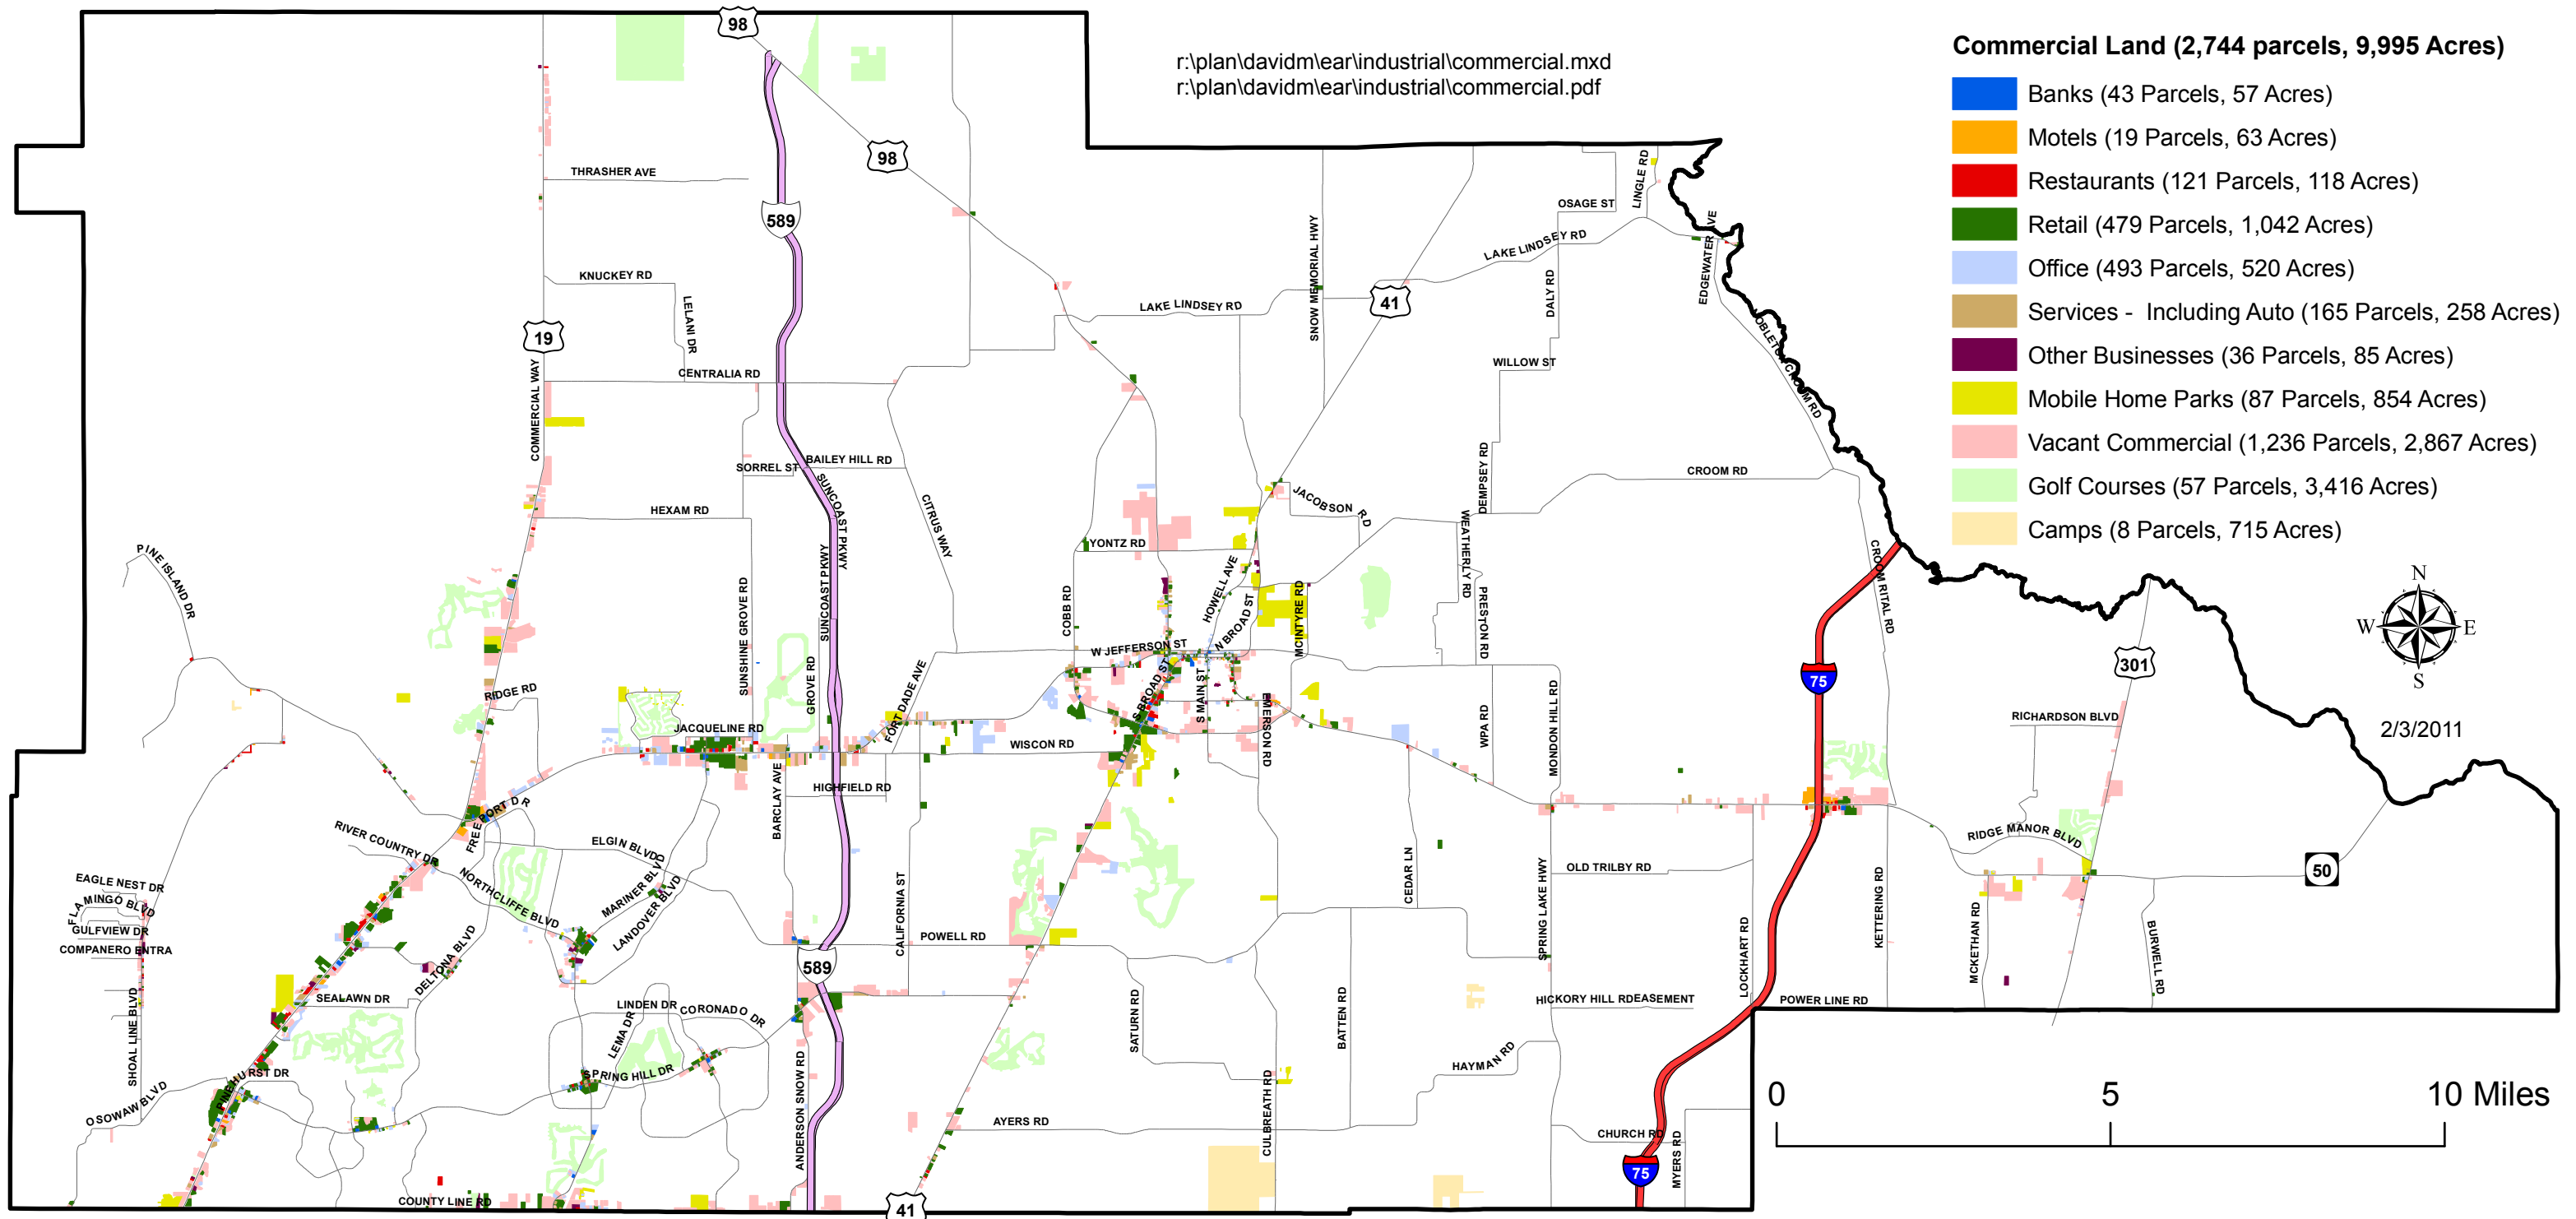

Commercial* Lands of Hernando County, Florida

Source: Hernando County Property Appraiser - Centrali GIS - DOR Codes (Florida Department of Revenue) - GIS.V_PARCELS

* Commercial Land Uses include DOR Codes 10 to 39.