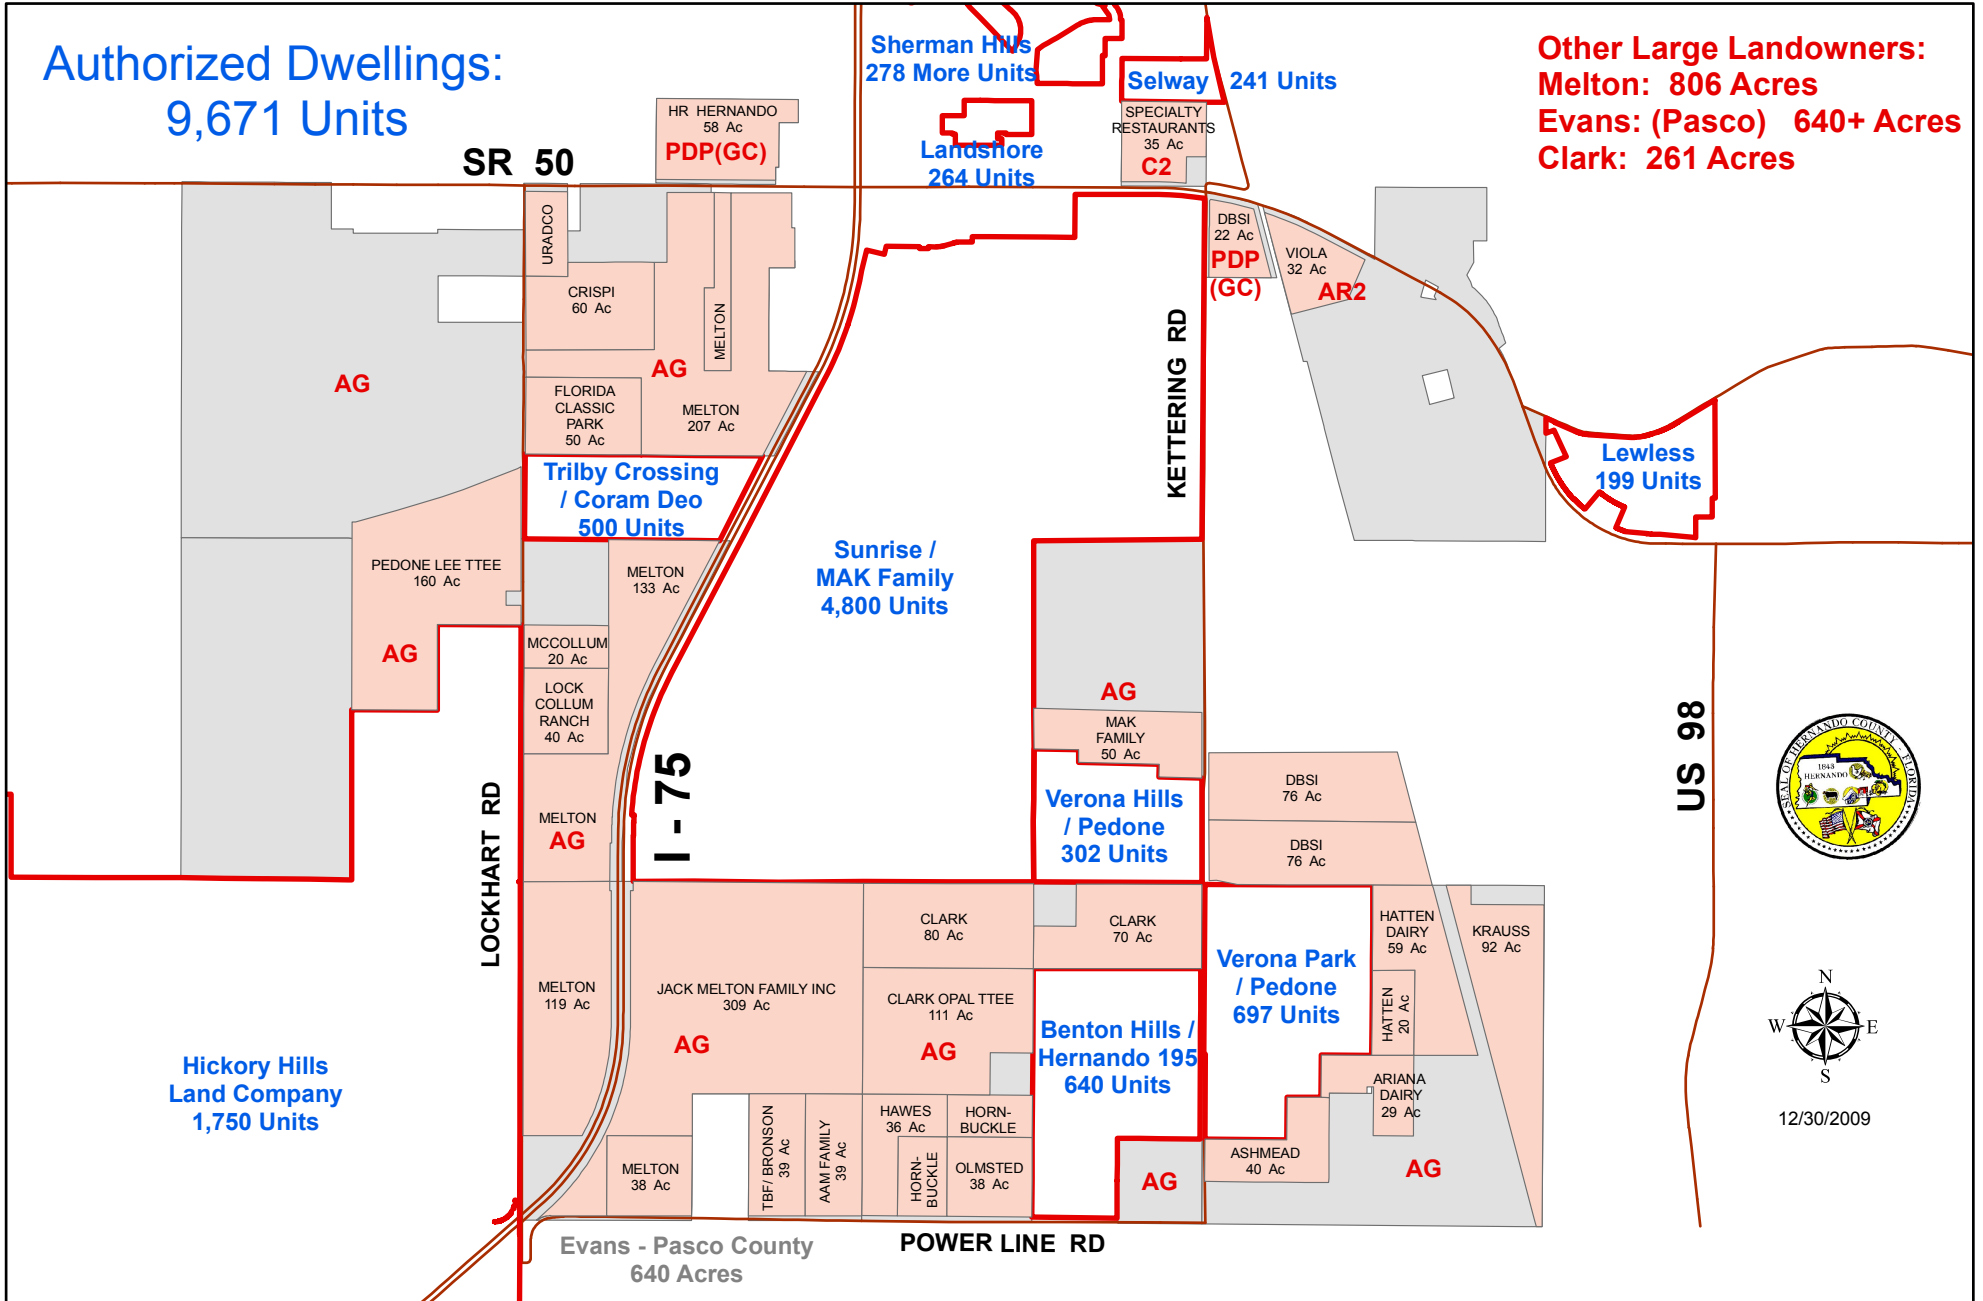

I-75 Planned Development District (PDD) Area

Parcels > 19.5 Acres

Authorized Dwellings:
9,671 Units

Other Large Landowners:
Melton: 806 Acres
Evans: (Pasco) 640+ Acres
Clark: 261 Acres

12/30/2009