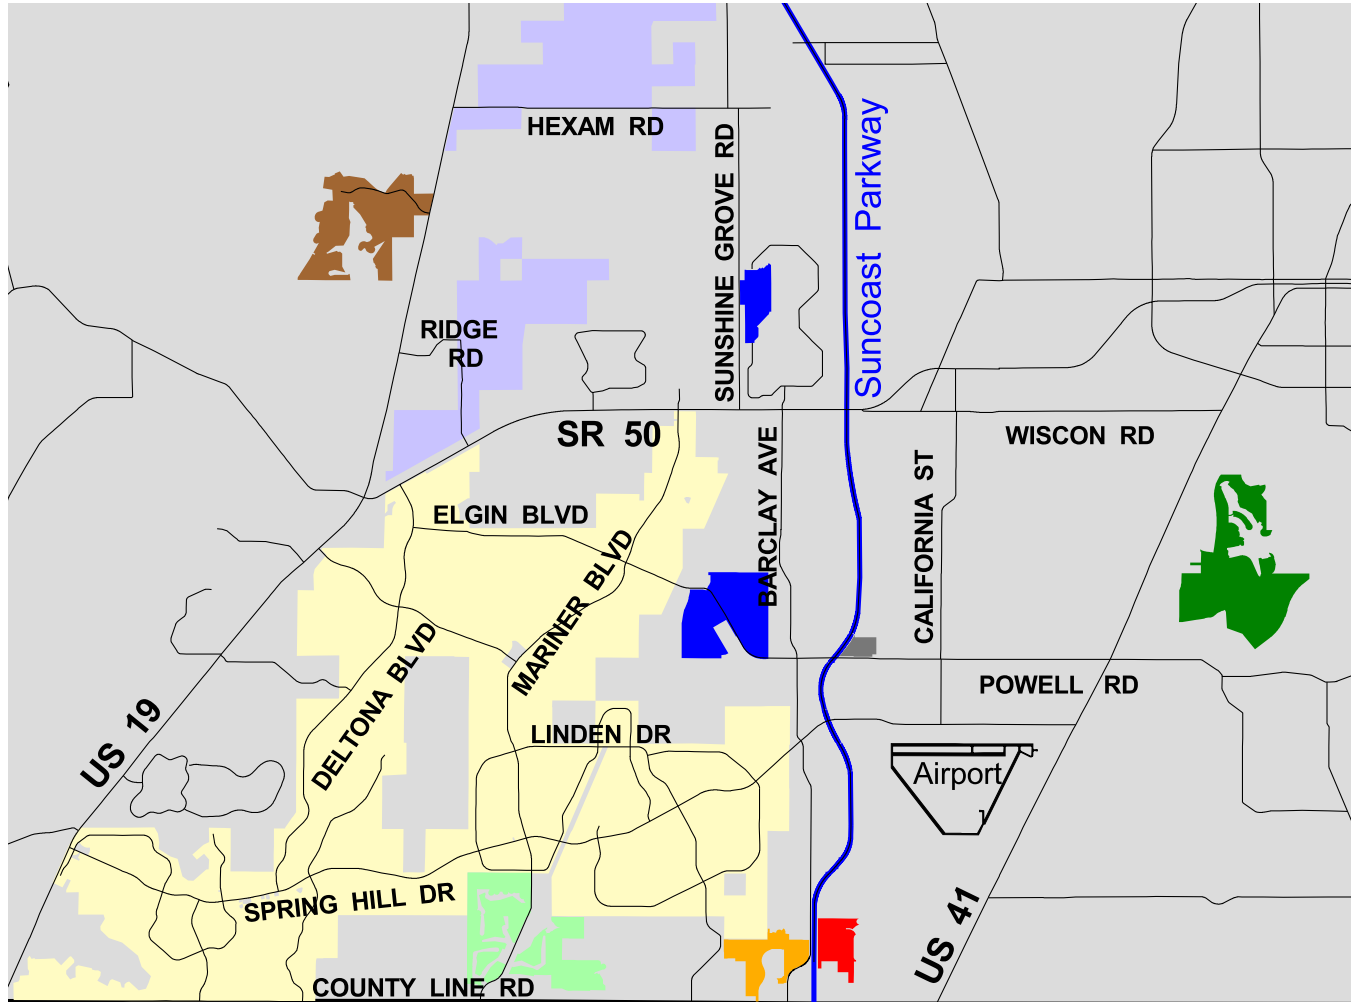

New Homes in 2008: Subdivisions with > 10 New Units

New Homes in 2008:

- Trillium: 88 units
- Spring Hill: 55 units
- Avalon: 45 units
- Royal Highlands: 44 units
- Spring Ridge: 22 units
- Sterling Hill: 22 units
- Wellington/7 Hills: 20 units
- Southern Hills: 15 units
- Silver Ridge: 12 units
- Glen Lakes: 10 units

0 4 8 Miles