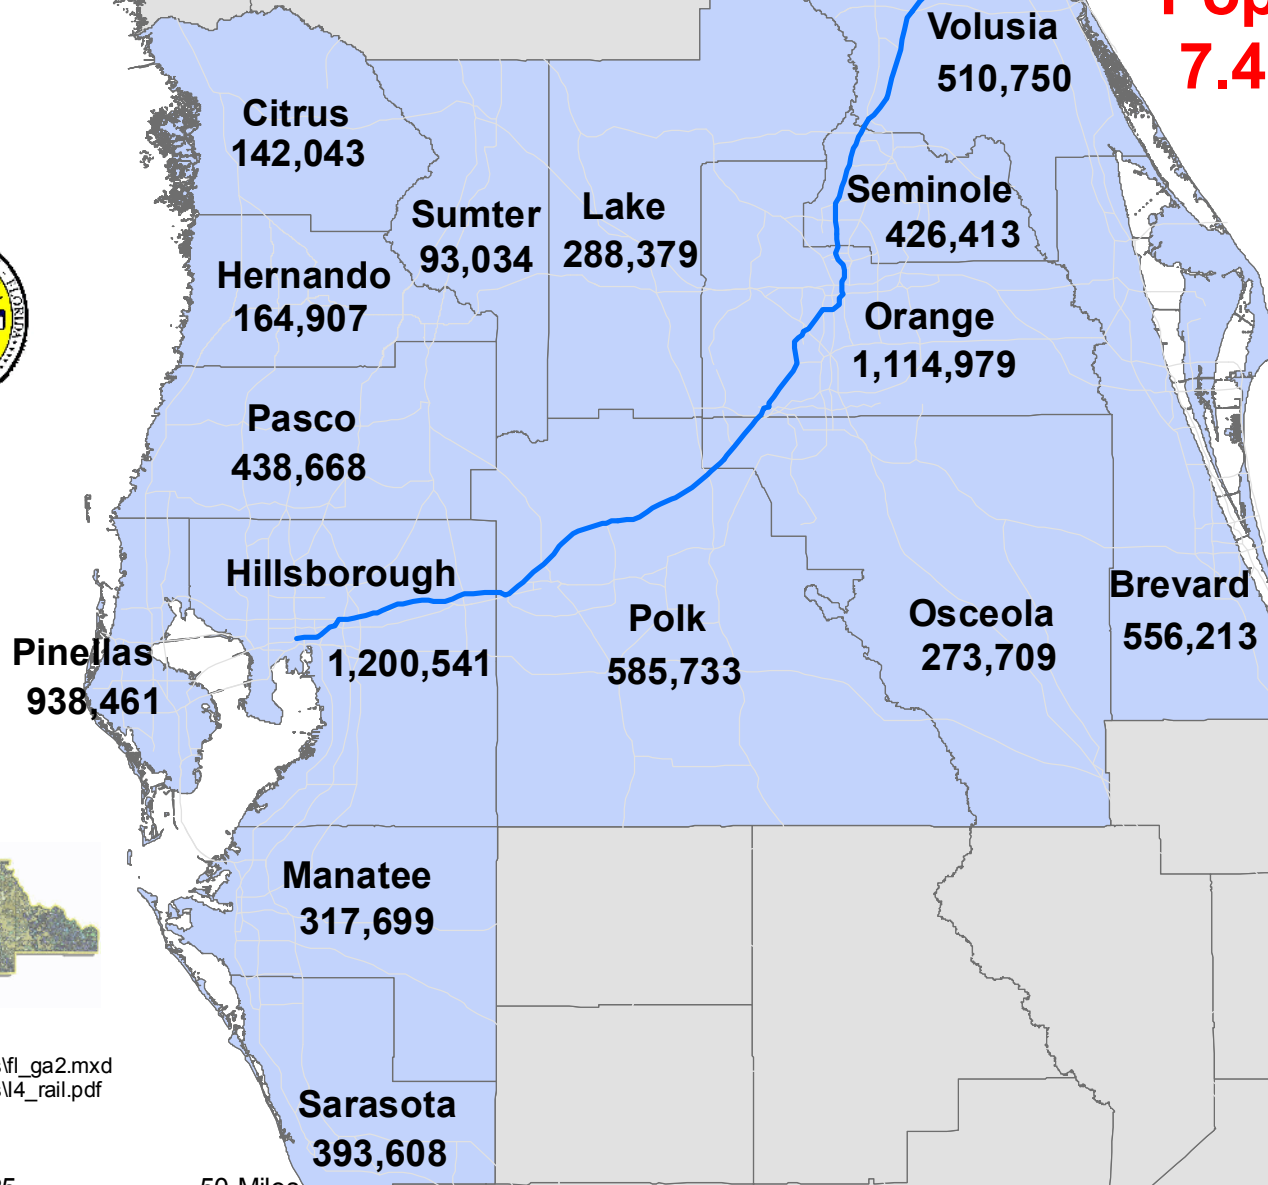

15 Counties of Central Florida: I-4 Corridor

**2008
Population:
7.44 million**

**Example:
Commuter
Rail
System**

11/13/08

f:\arcgis\ddm\fl_us\fl_ga2.mxd
f:\arcgis\ddm\fl_us\I4_rail.pdf