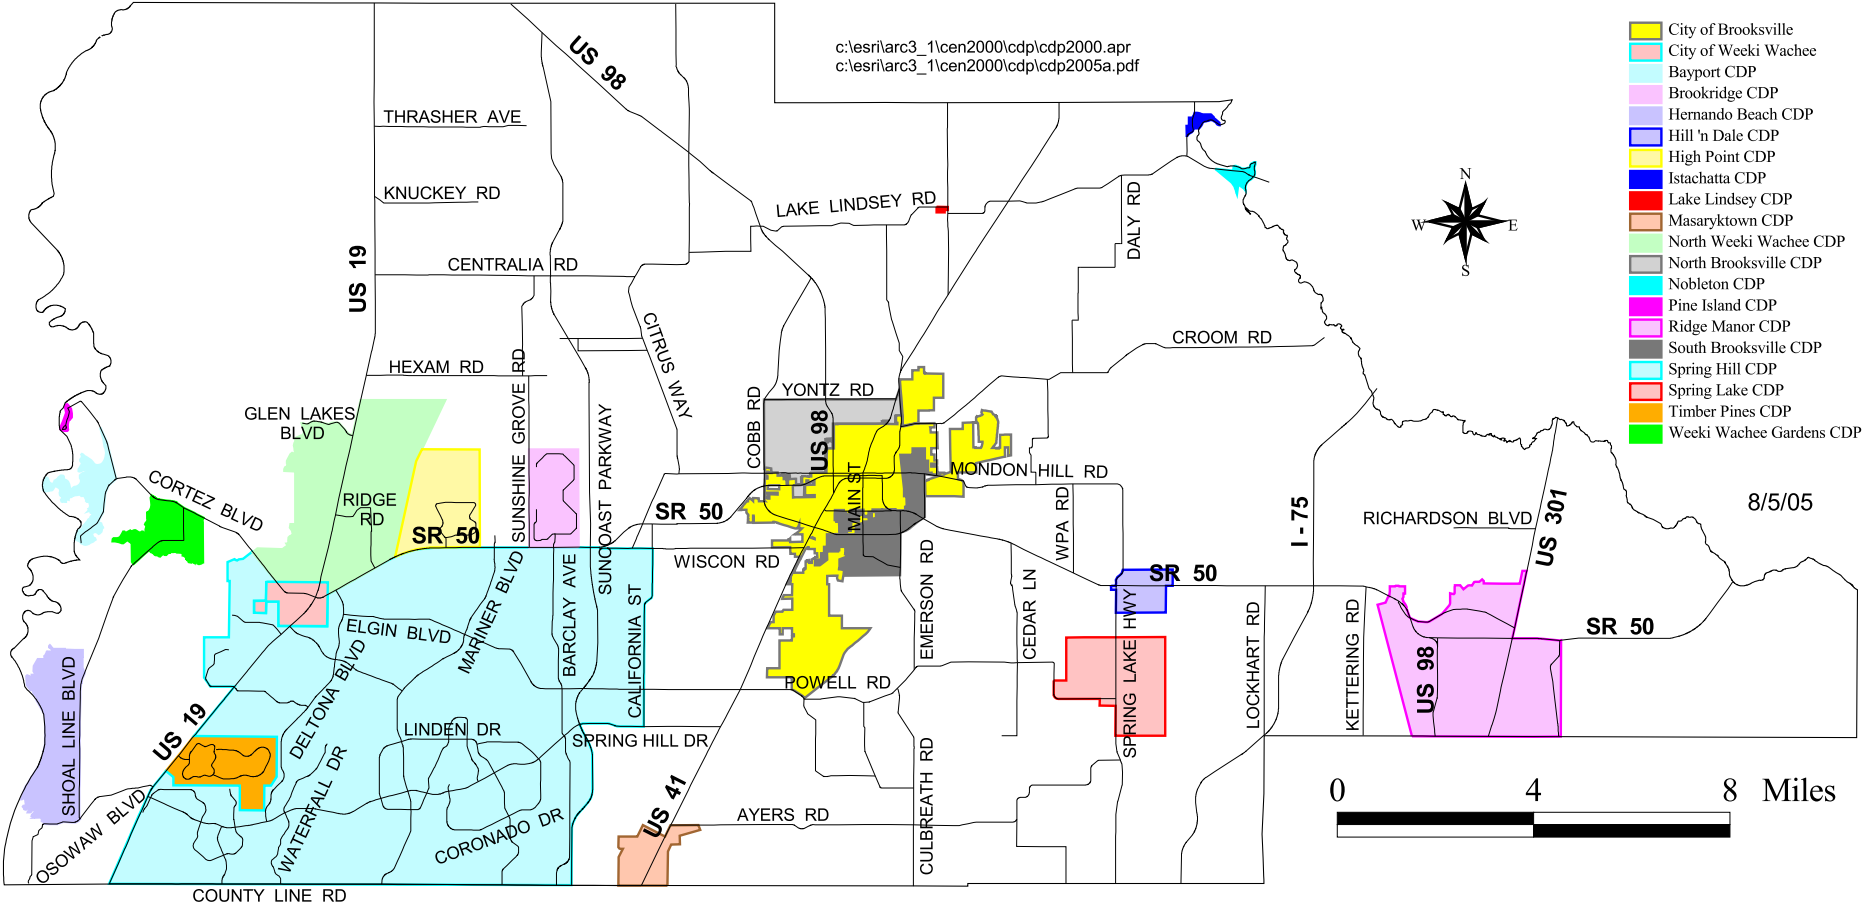

Census 2000: Cities and Communities* of Hernando County, FL

c:\esri\arc3_1\cen2000\cdp\cdp2000.apr
 c:\esri\arc3_1\cen2000\cdp\cdp2005a.pdf

* CDP - Census Designated (Unincorporated) Place