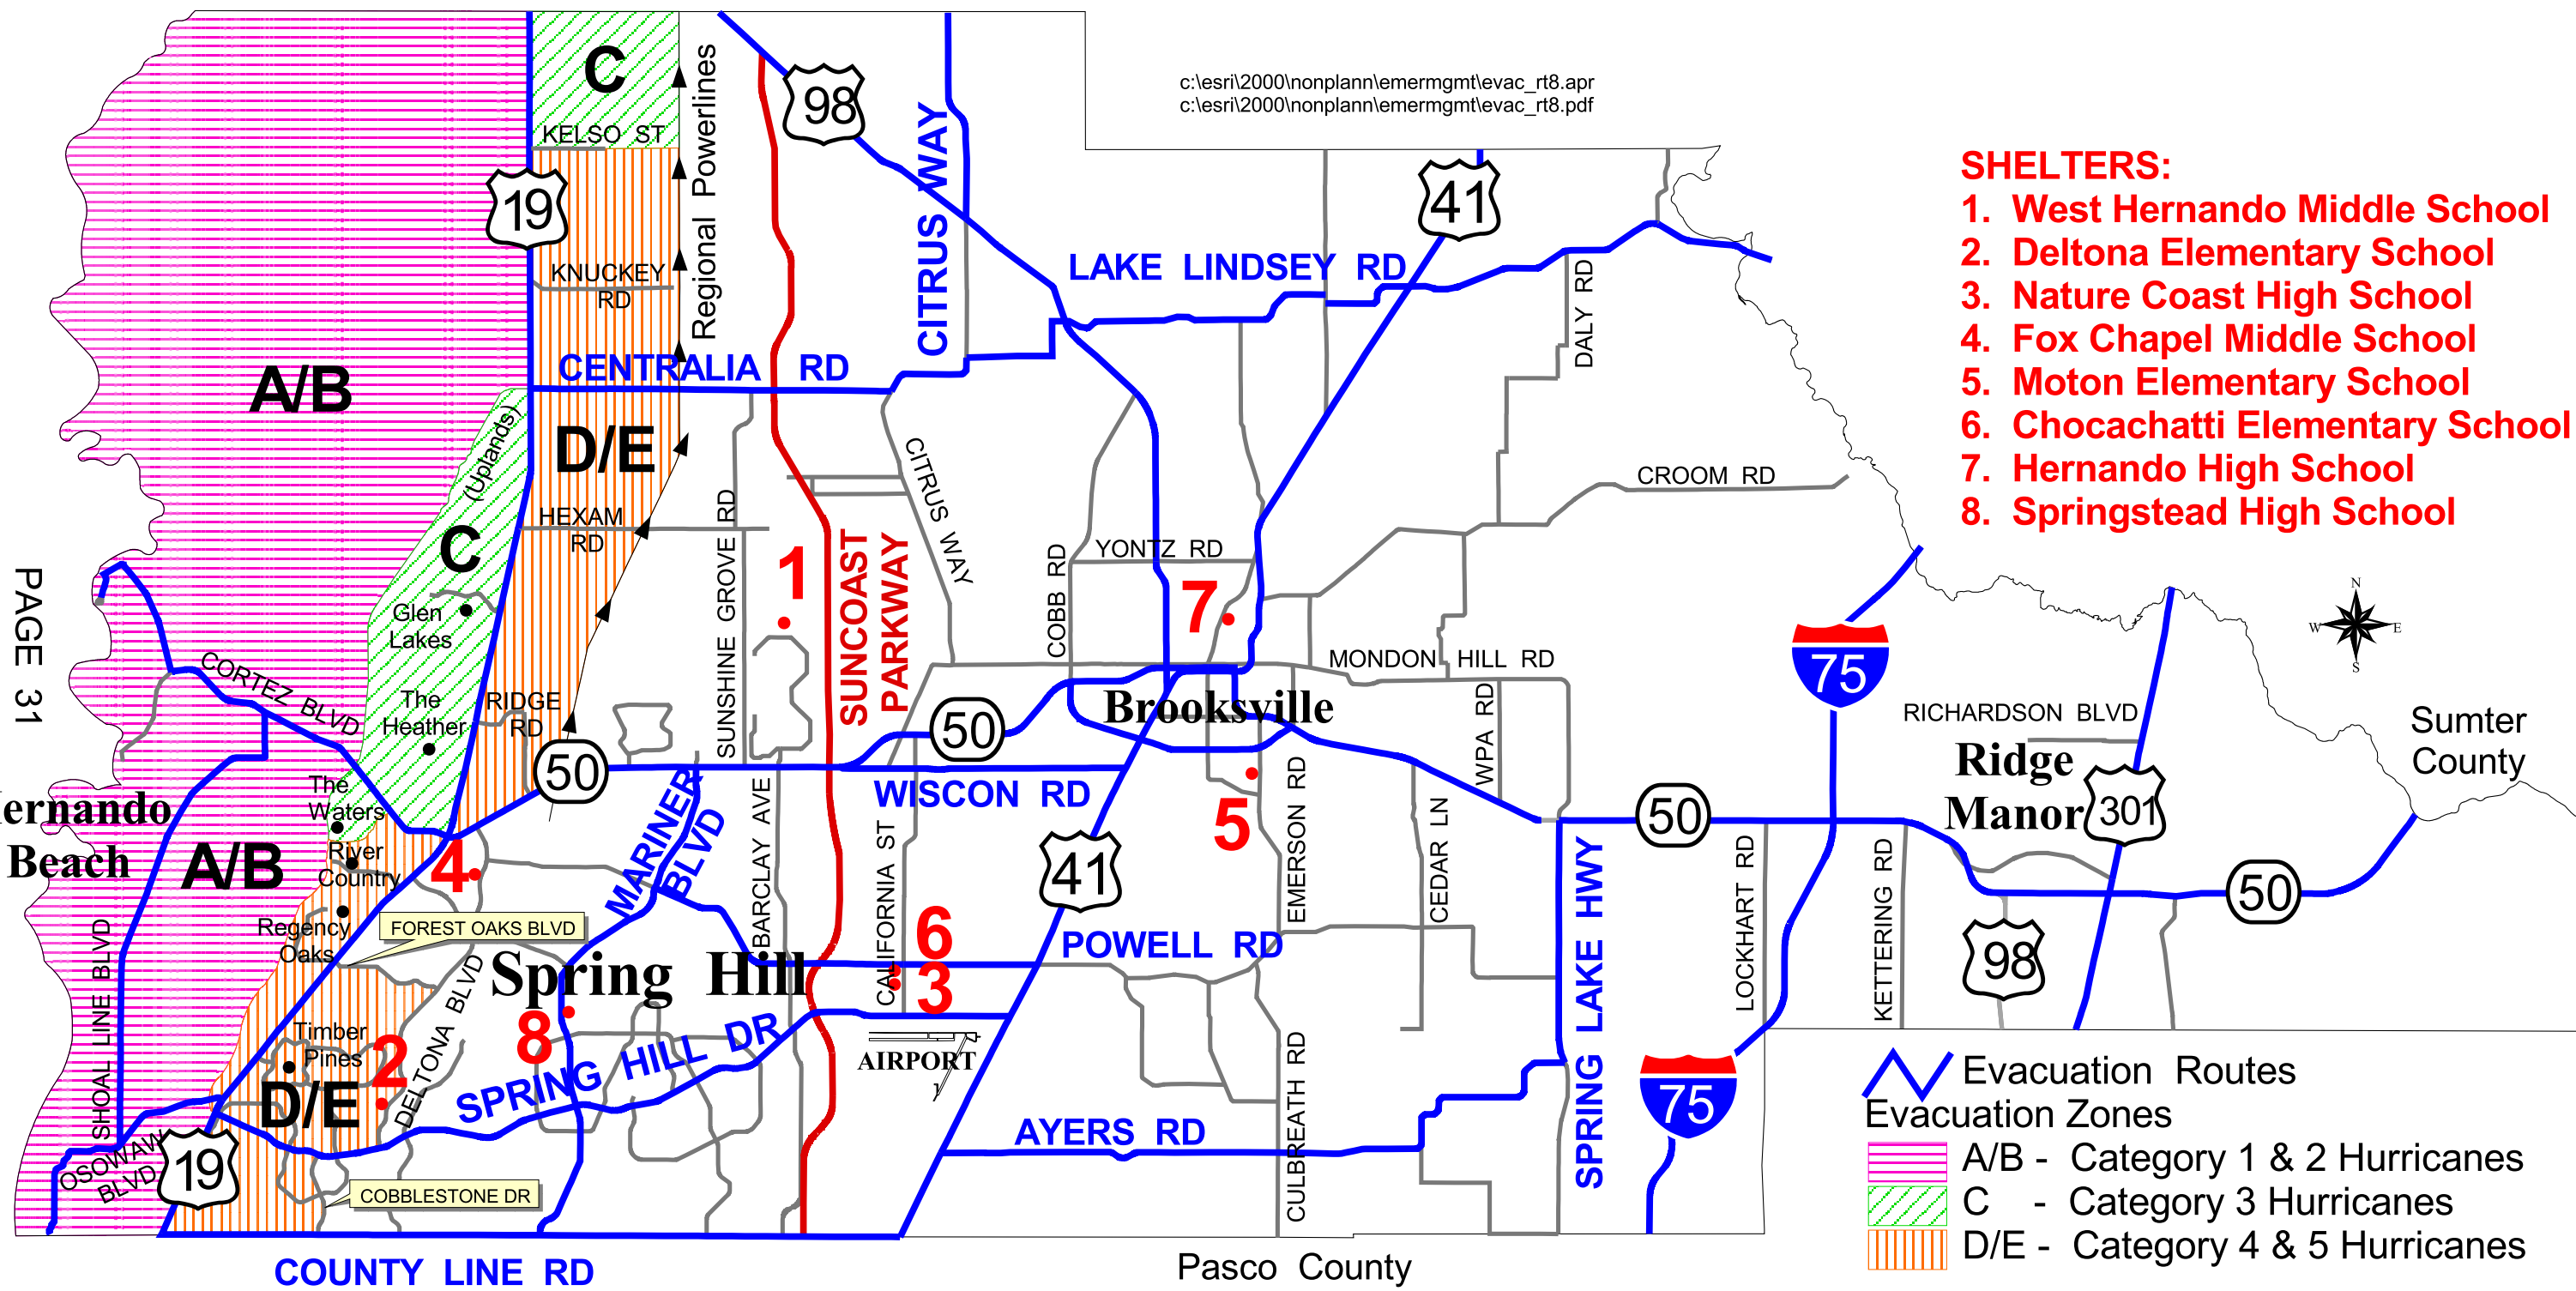

Hernando County Hurricane* Evacuation Zones

c:\esri\2000\nonplann\emermgmt\evac_rt8.apr
c:\esri\2000\nonplann\emermgmt\evac_rt8.pdf

- SHELTERS:**
1. West Hernando Middle School
 2. Deltona Elementary School
 3. Nature Coast High School
 4. Fox Chapel Middle School
 5. Moton Elementary School
 6. Chocachatti Elementary School
 7. Hernando High School
 8. Springstead High School

PAGE 31

Evacuation Routes
 A/B - Category 1 & 2 Hurricanes
 C - Category 3 Hurricanes
 D/E - Category 4 & 5 Hurricanes

* If you live in a Mobile Home, you MUST evacuate, regardless of your location in Hernando County.