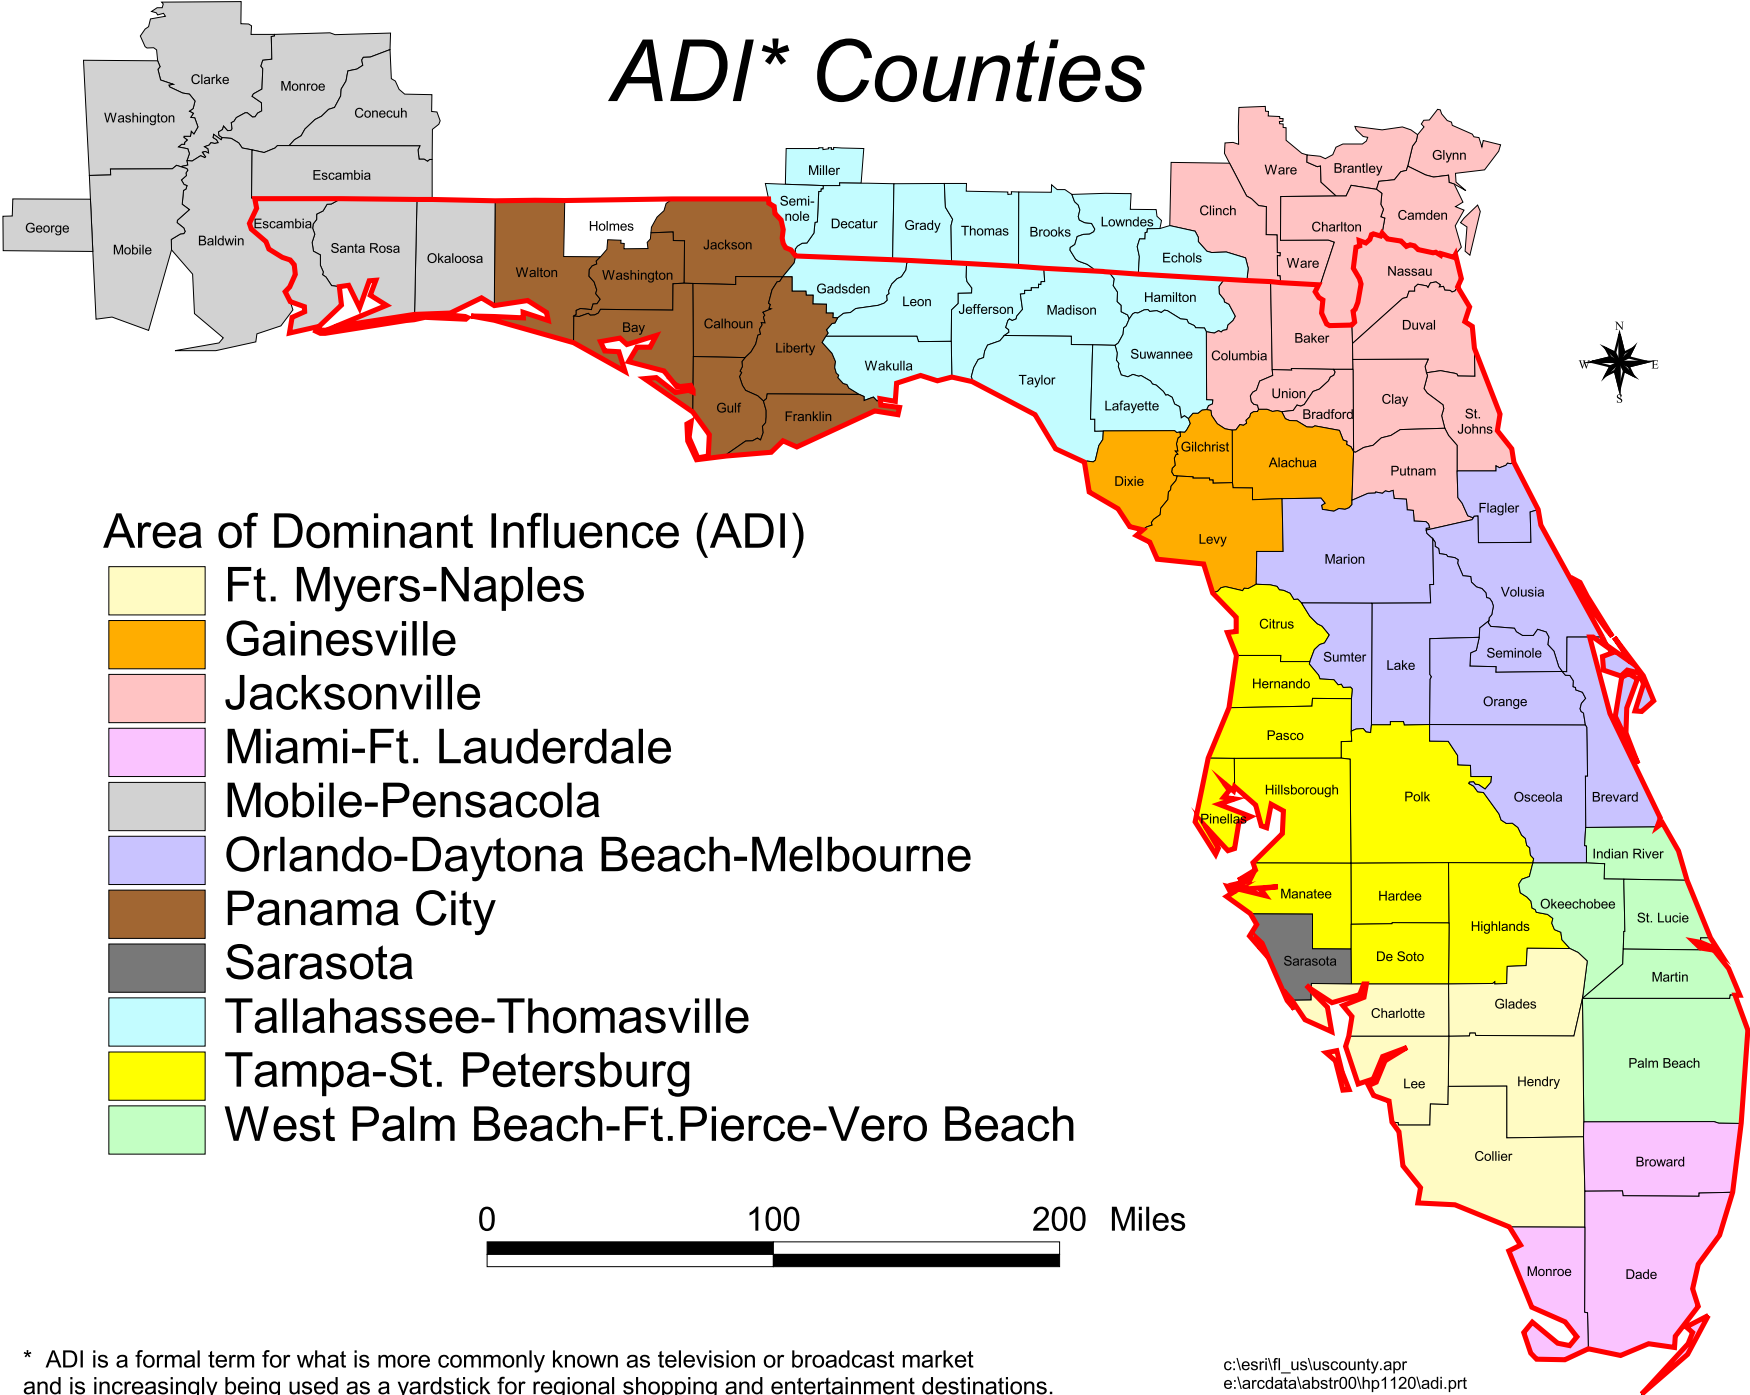

# ADI\* Counties

## Area of Dominant Influence (ADI)

- Ft. Myers-Naples
- Gainesville
- Jacksonville
- Miami-Ft. Lauderdale
- Mobile-Pensacola
- Orlando-Daytona Beach-Melbourne
- Panama City
- Sarasota
- Tallahassee-Thomasville
- Tampa-St. Petersburg
- West Palm Beach-Ft. Pierce-Vero Beach

\* ADI is a formal term for what is more commonly known as television or broadcast market and is increasingly being used as a yardstick for regional shopping and entertainment destinations.